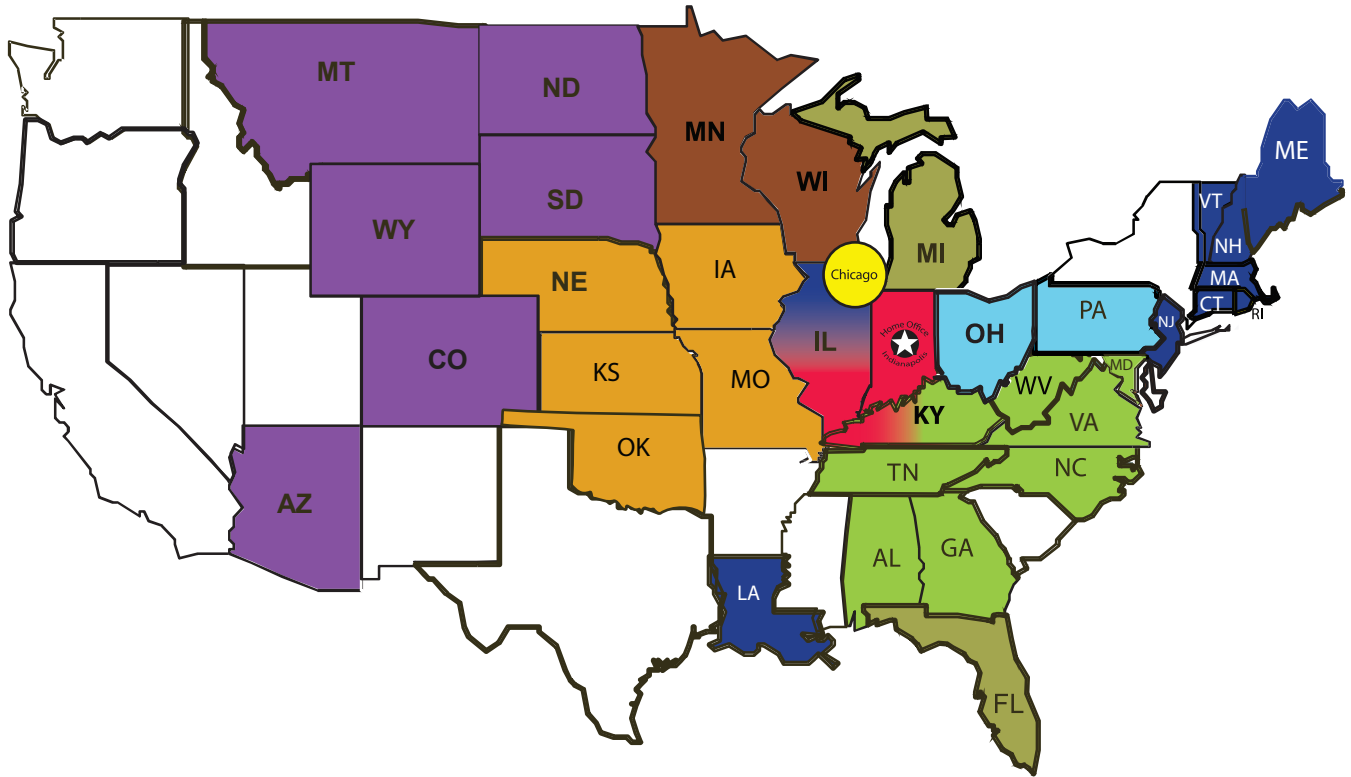

Regional Map

InSource, Inc.

800.732.1489

www.insourcemg.com

Wholesaler Regions

Jim Nickens, President	(317) 775-6140	(800) 732-1489 ext. 6140	jim.nickens@insourcemg.com
Gregg DiGeronimo, National Sales Manager	(317) 775-6120	(800) 732-1489 Ext 6120	gregg.digeronimo@insourcemg.com
Greg McCormick, National Sales Director	(317) 775-6156	(800) 732-1489 Ext 6156	greg.mccormick@insourcemg.com

REGIONAL VICE PRESIDENTS

Region	Name	Direct	Cell	Toll-Free	Email
CHICAGO, IL	Al Caviani	(317) 775-6133	(847) 209-3086	(800) 732-1489 Ext 6133	al.caviani@insourcemg.com
NEW ENGLAND, LA, IL (north)	Ben Donaldson	(317) 775-6123	(317) 281-5227	(800) 732-1489 Ext 6123	ben.donaldson@insourcemg.com
MICHIGAN	Valerie Doyle	(317) 775-6146	(612) 940-0155	(800) 732-1489 ext 6146	valerie.doyle@insourcemg.com
CINCINNATI, OH	Bryan Dugan	(317) 775-6128	(570) 713-4989	(800) 732-1489 Ext 6128	bryan.dugan@insourcemg.com
DENVER, CO	Meghan Eddy	(317) 775-6117	(720) 340-6266	(800) 732-1489 Ext 6117	meghan.eddy@insourcemg.com
NATIONAL LIFE SALES	Mike Gift	(317) 775-6155	(317) 313-6588	(800) 732-1489 Ext 6155	mike.gift@insourcemg.com
MISSOURI	Brian Myers	(317) 775-6119	(612) 432-5727	(800) 732-1489 Ext 6119	brian.myers@insourcemg.com
NATIONAL LIFE SALES	Jay Robinson	(317) 775-6153	(317) 443-6661	(800) 732-1489 Ext 6153	jay.robinson@insourcemg.com
IL (south), IN, KY (west)	Jason Smith	(317) 775-6145	(317) 625-8974	(800) 732-1489 Ext 6145	jason.smith@insourcemg.com
MINNESOTA, WISCONSIN	Matt Schmitz	(317) 775-6132	(612) 730-2259	(800) 732-1489 Ext 6132	matt.schmitz@insourcemg.com
AL, GA, KY, MD, NC, TN, VA, WV	Angel Tepe	(317) 775-6134	(513) 304-3423	(800) 732-1489 Ext 6134	angel.tepe@insourcemg.com

INTERNAL SALES CONSULTANTS

	Name	Direct	Toll-Free	Email
SENIOR ANNUITY SALES	Jason Walters	(317) 775-6158	(800) 732-1489 Ext 6158	jason.walters@insourcemg.com
ANNUITY SALES	Dan Payntor	(317) 775-6141	(800) 732-1489 Ext. 6141	dan.payntor@insourcemg.com
ANNUITY SALES	Carrie Smith	(317) 775-6113	(800) 732-1489 Ext. 6113	carrie.smith@insourcemg.com
LIFE SALES	Charlie Smith	(317) 775-6154	(800) 732-1489 Ext. 6154	charlie.smith@insourcemg.com