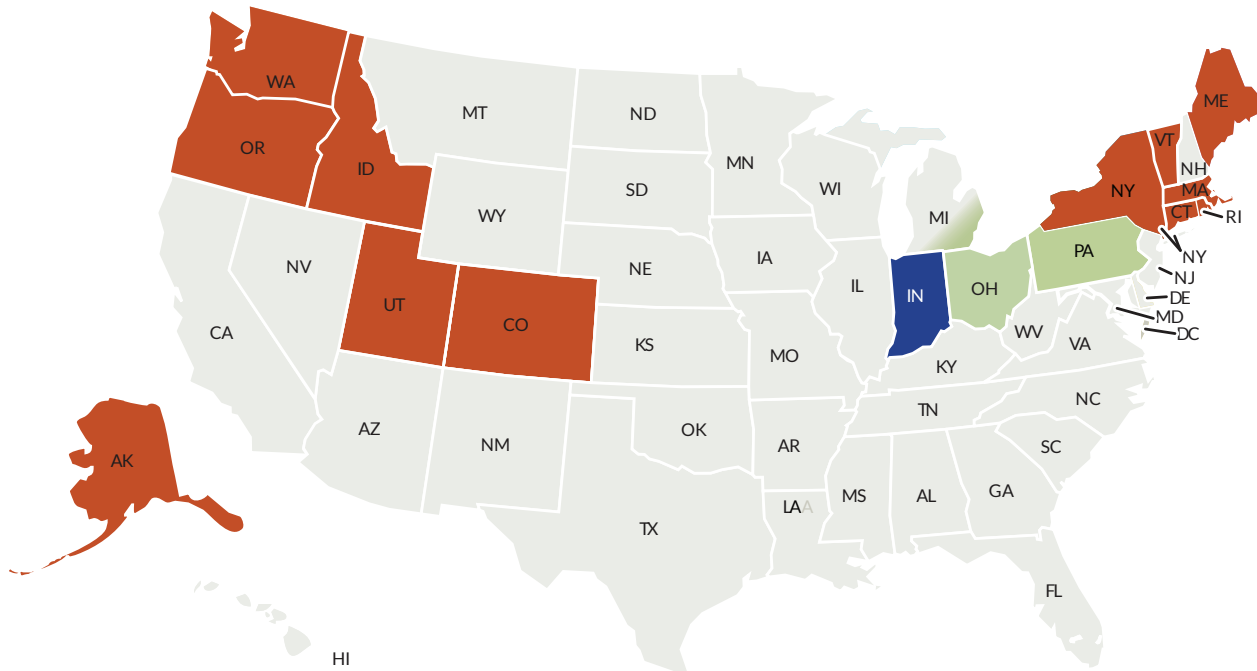

InSource Wholesaler Coverage Map

Internal Support Desk: (800) 732-1489 X 6158

Key Investment Services

Gregg DiGeronimo
(330) 289-4551 mobile
(800) 732-1489 ext 6120 work
gregg.digeronimo@insourcemg.com

Mike Gift
(317) 313-6588 direct
(800) 732-1489 ext 6155 office
mike.gift@insourcemg.com